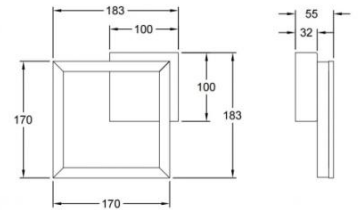

# Bard

Wall or ceiling mounting

|                                    |  |
|------------------------------------|--|
| <b>Code</b>                        | <b>3394-24-102</b>   |
| <b>Type</b>                        | Wall lamp  |
| <b>Designer</b>                    | S.T. Fabas Luce  |
| <b>Eancode</b>                     | 8019282545675  |
| <b>Customs tariff</b>              | 94051190   |
| <b>Color</b>                       | White  |
| <b>Material</b>                    | Metal and methacrylate frame   |
| <b>IP</b>                          | IP20   |
| <b>IK</b>                          | 05   |
| <b>Insulation Class</b>            |   |
| <b>Item Dimensions</b>             | 183x170x55mm - 0.5kg   |
| <b>Packaging Dimensions</b>        | 230x230x80mm - 0.64kg  |
| <b>Light Source 1</b>              |  |
| <b>Light source</b>                | LED Built-in   |
| <b>Item Lumen</b>                  | 1080 lm  |
| <b>Color Temperature</b>           | Warm white 3000K   |
| <b>Energy Efficiency Class</b>     |  |
| <b>Electrical specifications 1</b> |  |
| <b>Input Voltage</b>               | 230 Vac 50Hz   |
| <b>Total Absorbed Power</b>        | 11W  |
| <b>Control System</b>              | Phase cut dimmable   |