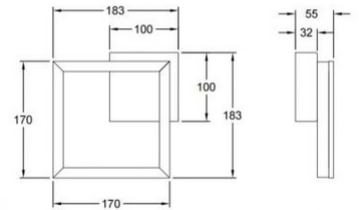

## Bard

Wall or ceiling mounting

<b>Code</b>	<b>3394-24-102</b>
<b>Type</b>	Wall lamp
<b>Designer</b>	S.T. Fabas Luce
<b>Eancode</b>	8019282545675
<b>Customs tariff</b>	94051190
<b>Color</b>	White
<b>Material</b>	Metal and methacrylate frame
<b>IP</b>	IP20
<b>IK</b>	05
<b>Insulation Class</b>	 CL1
<b>Item Dimensions</b>	183x170x55mm - 0.5kg
<b>Packaging Dimensions</b>	230x230x80mm - 0.64kg
	<b>Light Source 1</b>
<b>Light source</b>	LED Built-in
<b>Light Source Lumen</b>	1080 lm
<b>Color Temperature</b>	Warm white 3000K
<b>Energy Efficiency Class</b>	
	<b>Electrical specifications 1</b>
<b>Input Voltage</b>	230V AC 50Hz
<b>Total Absorbed Power</b>	11W
<b>Control System</b>	Phase cut dimmable