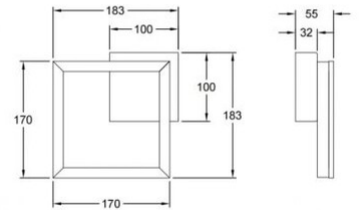

Bard

Wall or ceiling mounting

Code	3394-24-102
Type	Wall lamp
Designer	S.T. Fabas Luce
Eancode	8019282545675
Customs tariff	94051190
Color	White
Material	Metal and methacrylate frame
IP	IP20
IK	05
Insulation Class	 CL1
Item Dimensions	183x170x55mm - 0.5kg
Packaging Dimensions	230x230x75mm - 0.7kg
Light Source 1	
Light source	LED Built-in
Light Source Lumen	1080 lm
Color Temperature	Warm white 3000K
Energy Efficiency Class	
Electrical specifications 1	
Input Voltage	230V AC 50Hz
Total Absorbed Power	11W
Control System	Phase cut dimmable