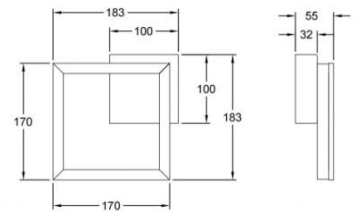

Bard

Wall or ceiling mounting

Code	3394-24-225
Type	Wall lamp
Designer	S.T. Fabas Luce
Eancode	8019282545699
Customs tariff	94051190
Color	Gold matt
Material	Metal and methacrylate frame
IP	IP20
Insulation Class	
Item Dimensions	183x170x55mm - 0.5kg
Packaging Dimensions	230x230x80mm - 0.64kg
	Light Source 1
Light source	LED Built-in
Item Lumen	1080 lm
Color Temperature	Warm white 3000K
Energy Efficiency Class	
	Electrical specifications 1
Input Voltage	230 Vac 50Hz
Total Absorbed Power	11W
Control System	Phase cut dimmable