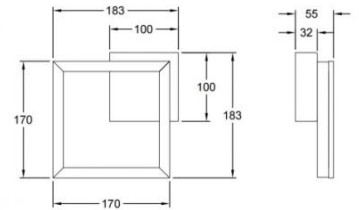

Bard

Wall or ceiling mounting

Code	3394-24-282
Type	Wall lamp
Designer	S.T. Fabas Luce
Eancode	8019282546696
Customs tariff	94051190
Color	Anthracite grey
Material	Metal and methacrylate frame
IP	IP20
IK	05
Insulation Class	
Item Dimensions	183x170x55mm - 0.5kg
Packaging Dimensions	230x230x80mm - 0.64kg
Light Source 1	
Light source	LED Built-in
Item Lumen	1080 lm
Color Temperature	Warm white 3000K
Energy Efficiency Class	
Electrical specifications 1	
Input Voltage	230 Vac 50Hz
Total Absorbed Power	11W
Control System	Phase cut dimmable