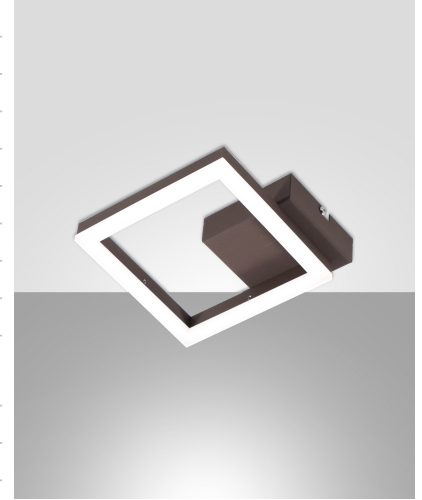

# Bard

Wall or ceiling mounting

<b>Code</b>	<b>3394-24-361</b>
<b>Type</b>	Wall lamp
<b>Designer</b>	S.T. Fabas Luce
<b>Eancode</b>	8019282548065
<b>Customs tariff</b>	94051190
<b>Color</b>	Corten
<b>Material</b>	Metal and methacrylate frame
<b>IP</b>	IP20
<b>IK</b>	05
<b>Insulation Class</b>	
<b>Item Dimensions</b>	183x170x55mm - 0.5kg
<b>Packaging Dimensions</b>	230x230x80mm - 0.64kg
<b>Light Source 1</b>	
<b>Light source</b>	LED Built-in
<b>Item Lumen</b>	1080 lm
<b>Color Temperature</b>	Warm white 3000K
<b>Energy Efficiency Class</b>	
<b>Electrical specifications 1</b>	
<b>Input Voltage</b>	230 Vac 50Hz
<b>Total Absorbed Power</b>	11W
<b>Control System</b>	Phase cut dimmable