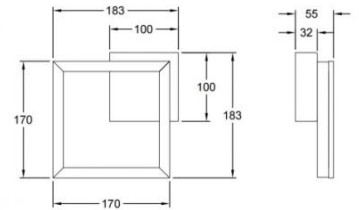

# Bard

Wall or ceiling mounting

<b>Code</b>	<b>3394-24-361</b>
<b>Type</b>	Wall lamp
<b>Designer</b>	S.T. Fabas Luce
<b>Eancode</b>	8019282548065
<b>Customs tariff</b>	94051190
<b>Color</b>	Corten
<b>Material</b>	Metal and methacrylate frame
<b>IP</b>	IP20
<b>IK</b>	05
<b>Insulation Class</b>	
<b>Item Dimensions</b>	183x170x55mm - 0.5kg
<b>Packaging Dimensions</b>	230x230x80mm - 0.64kg
<b>Light Source 1</b>	
<b>Light source</b>	LED Built-in
<b>Item Lumen</b>	1080 lm
<b>Color Temperature</b>	Warm white 3000K
<b>Energy Efficiency Class</b>	
<b>Electrical specifications 1</b>	
<b>Input Voltage</b>	230 Vac 50Hz
<b>Total Absorbed Power</b>	11W
<b>Control System</b>	Phase cut dimmable