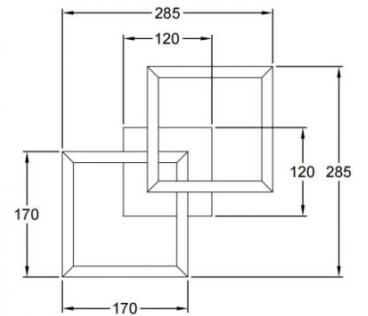

Bard

Wall or ceiling mounting

Code	3394-28-101
Type	Wall lamp
Designer	S.T. Fabas Luce
Eancode	8019282545705
Customs tariff	94051190
Color	Black
Material	Metal and methacrylate frame
IP	IP20
IK	05
Insulation Class	
Item Dimensions	285x285x105mm - 0.87kg
Packaging Dimensions	345x345x140mm - 1.2kg
Light Source 1	
Light source	LED Built-in
Item Lumen	2160 lm
Color Temperature	Warm white 3000K
Energy Efficiency Class	
Electrical specifications 1	
Input Voltage	230 Vac 50Hz
Total Absorbed Power	21W
Control System	Phase cut dimmable