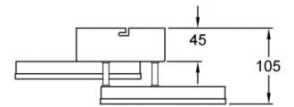

Bard

Wall or ceiling mounting

Code	3394-28-101
Type	Wall lamp
Designer	S.T. Fabas Luce
Eancode	8019282545705
Customs tariff	94051190
Color	Black
Material	Metal and methacrylate frame
IP	IP20
IK	05
Insulation Class	
Item Dimensions	285x285x105mm - 0.87kg
Packaging Dimensions	345x345x140mm - 1.2kg
Light Source 1	
Light source	LED Built-in
Item Lumen	2160 lm
Color Temperature	Warm white 3000K
Energy Efficiency Class	
Electrical specifications 1	
Input Voltage	230 Vac 50Hz
Total Absorbed Power	21W
Control System	Phase cut dimmable