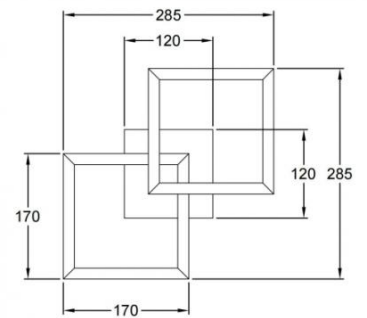

Bard

Wall or ceiling mounting

Code	3394-28-102
Type	Wall lamp
Designer	S.T. Fabas Luce
Eancode	8019282545712
Customs tariff	94051190
Color	White
Material	Metal and methacrylate frame
IP	IP20
IK	05
Insulation Class	
Item Dimensions	285x285x105mm - 0.87kg
Packaging Dimensions	345x345x140mm - 1.2kg
Light Source 1	
Light source	LED Built-in
Item Lumen	2160 lm
Color Temperature	Warm white 3000K
Energy Efficiency Class	
Electrical specifications 1	
Input Voltage	230 Vac 50Hz
Total Absorbed Power	21W
Control System	Phase cut dimmable