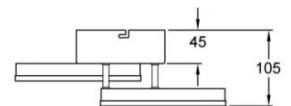

Bard

Wall or ceiling mounting

Code	3394-28-102
Type	Wall lamp
Designer	S.T. Fabas Luce
Eancode	8019282545712
Customs tariff	94051190
Color	White
Material	Metal and methacrylate frame
IP	IP20
IK	05
Insulation Class	
Item Dimensions	285x285x105mm - 0.87kg
Packaging Dimensions	345x345x140mm - 1.2kg
Light Source 1	
Light source	LED Built-in
Item Lumen	2160 lm
Color Temperature	Warm white 3000K
Energy Efficiency Class	
Electrical specifications 1	
Input Voltage	230 Vac 50Hz
Total Absorbed Power	21W
Control System	Phase cut dimmable