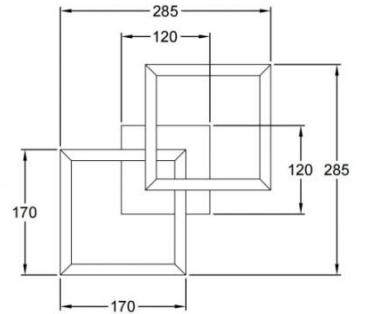

Bard

Wall or ceiling mounting

Code	3394-28-225
Type	Wall lamp
Designer	S.T. Fabas Luce
Eancode	8019282545729
Customs tariff	94051190
Color	Gold matt
Material	Metal and methacrylate frame
IP	IP20
IK	05
Insulation Class	
Item Dimensions	285x285x105mm - 0.87kg
Packaging Dimensions	345x345x140mm - 1.2kg
Light Source 1	
Light source	LED Built-in
Item Lumen	2160 lm
Color Temperature	Warm white 3000K
Energy Efficiency Class	
Electrical specifications 1	
Input Voltage	230 Vac 50Hz
Total Absorbed Power	21W
Control System	Phase cut dimmable