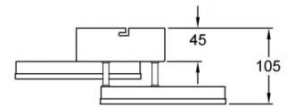

Bard

Wall or ceiling mounting

Code	3394-28-225
Type	Wall lamp
Designer	S.T. Fabas Luce
Eancode	8019282545729
Customs tariff	94051190
Color	Gold matt
Material	Metal and methacrylate frame
IP	IP20
IK	05
Insulation Class	
Item Dimensions	285x285x105mm - 0.87kg
Packaging Dimensions	345x345x140mm - 1.2kg
Light Source 1	
Light source	LED Built-in
Item Lumen	2160 lm
Color Temperature	Warm white 3000K
Energy Efficiency Class	
Electrical specifications 1	
Input Voltage	230 Vac 50Hz
Total Absorbed Power	21W
Control System	Phase cut dimmable