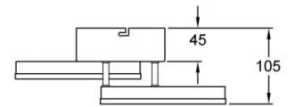

Bard

Wall or ceiling mounting

| | |
|------------------------------------|--|
| Code | 3394-28-282 |
| Type | Wall lamp |
| Designer | S.T. Fabas Luce |
| Eancode | 8019282546702 |
| Customs tariff | 94051190 |
| Color | Anthracite grey |
| Material | Metal and methacrylate frame |
| IP | IP20 |
| IK | 05 |
| Insulation Class |  |
| Item Dimensions | 285x285x105mm - 0.87kg |
| Packaging Dimensions | 345x345x120mm - 1.2kg |
| Light Source 1 | |
| Light source | LED Built-in |
| Item Lumen | 2160 lm |
| Color Temperature | Warm white 3000K |
| Energy Efficiency Class |  |
| Electrical specifications 1 | |
| Input Voltage | 230 Vac 50Hz |
| Total Absorbed Power | 21W |
| Control System | Phase cut dimmable |