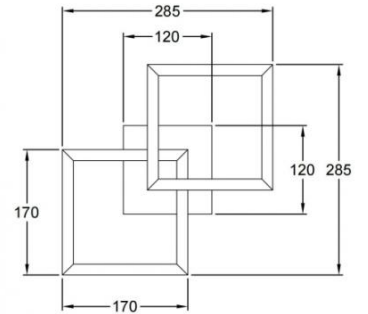

Bard

Wall or ceiling mounting

| | |
|------------------------------------|--|
| Code | 3394-28-282 |
| Type | Wall lamp |
| Designer | S.T. Fabas Luce |
| Eancode | 8019282546702 |
| Customs tariff | 94051190 |
| Color | Anthracite grey |
| Material | Metal and methacrylate frame |
| IP | IP20 |
| IK | 05 |
| Insulation Class |  |
| Item Dimensions | 285x285x105mm - 0.87kg |
| Packaging Dimensions | 345x345x120mm - 1.2kg |
| Light Source 1 | |
| Light source | LED Built-in |
| Item Lumen | 2160 lm |
| Color Temperature | Warm white 3000K |
| Energy Efficiency Class |  |
| Electrical specifications 1 | |
| Input Voltage | 230 Vac 50Hz |
| Total Absorbed Power | 21W |
| Control System | Phase cut dimmable |