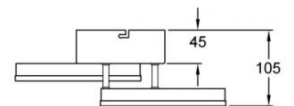

Bard

Wall or ceiling mounting

Code	3394-28-361
Type	Wall lamp
Designer	S.T. Fabas Luce
Eancode	8019282548072
Customs tariff	94051190
Color	Corten
Material	Metal and methacrylate frame
IP	IP20
IK	05
Insulation Class	
Item Dimensions	285x285x55mm - 0.87kg
Packaging Dimensions	345x345x140mm - 1.2kg
Light Source 1	
Light source	LED Built-in
Item Lumen	2160 lm
Color Temperature	Warm white 3000K
Energy Efficiency Class	
Electrical specifications 1	
Input Voltage	230 Vac 50Hz
Total Absorbed Power	21W
Control System	Phase cut dimmable