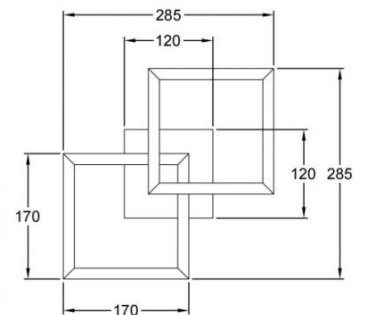

Bard

Wall or ceiling mounting

Code	3394-28-361
Type	Wall lamp
Designer	S.T. Fabas Luce
Eancode	8019282548072
Customs tariff	94051190
Color	Corten
Material	Metal and methacrylate frame
IP	IP20
IK	05
Insulation Class	
Item Dimensions	285x285x55mm - 0.87kg
Packaging Dimensions	345x345x140mm - 1.2kg
Light Source 1	
Light source	LED Built-in
Item Lumen	2160 lm
Color Temperature	Warm white 3000K
Energy Efficiency Class	
Electrical specifications 1	
Input Voltage	230 Vac 50Hz
Total Absorbed Power	21W
Control System	Phase cut dimmable