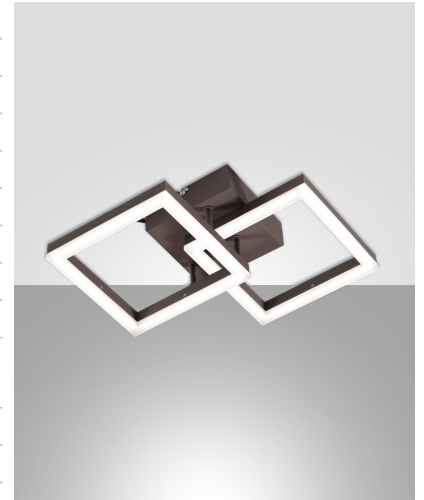

Bard

Wall or ceiling mounting

Code	3394-28-361
Type	Wall lamp
Designer	S.T. Fabas Luce
Eancode	8019282548072
Customs tariff	94051190
Color	Corten
Material	Metal and methacrylate frame
IP	IP20
IK	05
Insulation Class	
Item Dimensions	285x285x55mm - 0.87kg
Packaging Dimensions	345x345x140mm - 1.2kg
Light Source 1	
Light source	LED Built-in
Item Lumen	2160 lm
Color Temperature	Warm white 3000K
Energy Efficiency Class	
Electrical specifications 1	
Input Voltage	230 Vac 50Hz
Total Absorbed Power	21W
Control System	Phase cut dimmable