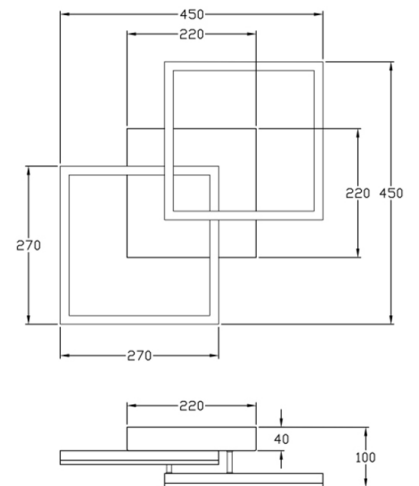

Bard

Wall or ceiling mounting

Code	3394-29-102-01
Type	Ceiling lamp
Designer	S.T. Fabas Luce
Eancode	8019282525875
Customs tariff	94051190
Color	White
Material	Metal and methacrylate frame
IP	IP20
Insulation Class	
Smartluce	 Integrated
Item Dimensions	450x450x100mm - 1.8kg
Packaging Dimensions	510x500x130mm - 2.3kg
Light Source 1	
Light source	LED Built-in
Item Lumen	4050 lm
Color Temperature	Natural white 4000 K
Energy Efficiency Class	
Electrical specifications 1	
Input Voltage	230 Vac 50Hz
Total Absorbed Power	39W
Control System	Phase cut dimmable