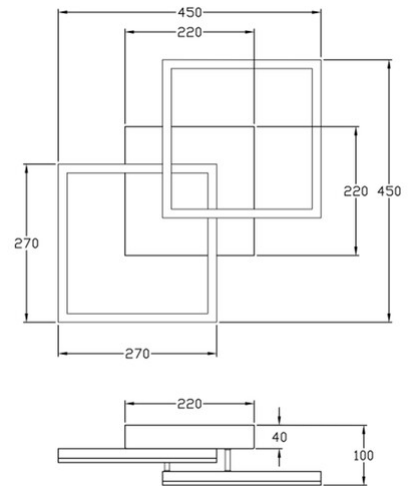

Bard

Wall or ceiling mounting

Code	3394-29-102
Type	Ceiling lamp
Designer	S.T. Fabas Luce
Eancode	8019282520627
Customs tariff	94051190
Color	White
Material	Metal and methacrylate frame
IP	IP20
Insulation Class	 CL1
Smartluce	 Compatible
Item Dimensions	450x450x100mm - 1.8kg
Packaging Dimensions	510x500x130mm - 2.3kg
Light Source 1	
Light source	LED Built-in
Light Source Lumen	4050 lm
Color Temperature	Natural white 4000 K
Energy Efficiency Class	
Electrical specifications 1	
Input Voltage	230V AC 50Hz
Total Absorbed Power	39W
Control System	Phase cut dimmable