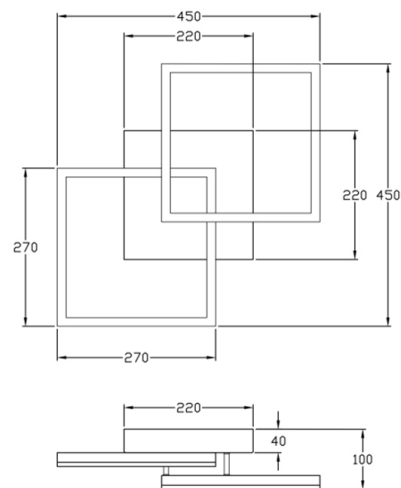

Bard

Wall or ceiling mounting

Code	3394-29-282-01
Type	Ceiling lamp
Designer	S.T. Fabas Luce
Eancode	8019282536383
Customs tariff	94051190
Color	Anthracite
Material	Metal and methacrylate frame
IP	IP20
Insulation Class	
Smartluce	 Integrated
Item Dimensions	450x450x100mm - 1.8kg
Packaging Dimensions	510x500x130mm - 2.3kg
Light Source 1	
Light source	LED Built-in
Item Lumen	4050 lm
Color Temperature	Natural white 4000 K
Energy Efficiency Class	
Electrical specifications 1	
Input Voltage	230 Vac 50Hz
Total Absorbed Power	39W
Control System	Phase cut dimmable