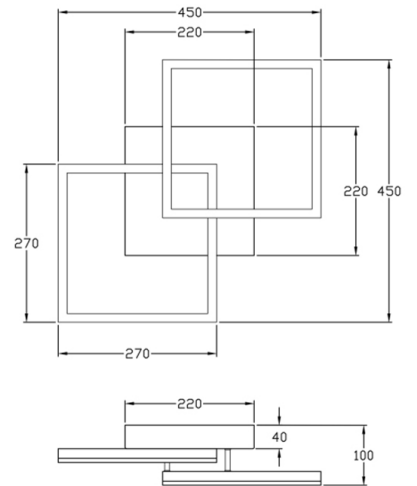

# Bard

Wall or ceiling mounting

<b>Code</b>	<b>3394-29-282</b>
<b>Type</b>	Ceiling lamp
<b>Designer</b>	S.T. Fabas Luce
<b>Eancode</b>	8019282536291
<b>Customs tariff</b>	94051190
<b>Color</b>	Anthracite
<b>Material</b>	Metal and methacrylate frame
<b>IP</b>	IP20
<b>Insulation Class</b>	
<b>Smartluce</b>	 Compatible
<b>Item Dimensions</b>	450x450x100mm - 1.55kg
<b>Packaging Dimensions</b>	500x510x130mm - 2.07kg
<b>Light Source 1</b>	
<b>Light source</b>	LED Built-in
<b>Item Lumen</b>	4050 lm
<b>Color Temperature</b>	Natural white 4000 K
<b>Energy Efficiency Class</b>	
<b>Electrical specifications 1</b>	
<b>Input Voltage</b>	230 Vac 50Hz
<b>Total Absorbed Power</b>	39W
<b>Control System</b>	Phase cut dimmable