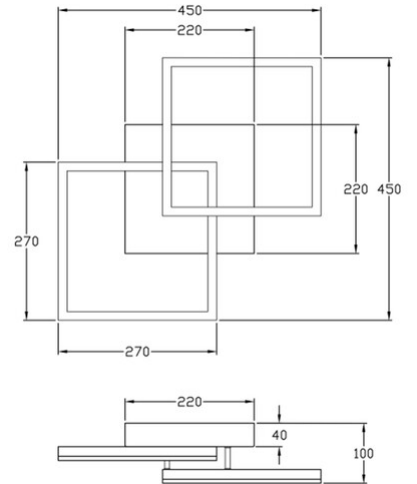

Bard

Wall or ceiling mounting

Code	3394-29-282
Type	Ceiling lamp
Designer	S.T. Fabas Luce
Eancode	8019282536291
Customs tariff	94051190
Color	Anthracite
Material	Metal and methacrylate frame
IP	IP20
Insulation Class	 CL1
Smartluce	 Compatible
Item Dimensions	450x450x100mm - 1.55kg
Packaging Dimensions	500x510x130mm - 2.07kg
Light Source 1	
Light source	LED Built-in
Light Source Lumen	4050 lm
Color Temperature	Natural white 4000 K
Energy Efficiency Class	
Electrical specifications 1	
Input Voltage	230V AC 50Hz
Total Absorbed Power	39W
Control System	Phase cut dimmable