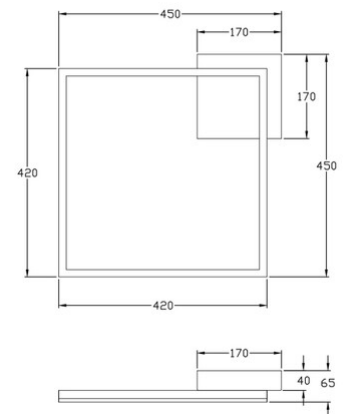

# Bard

<b>Code</b>	<b>3394-61-101-01</b>
<b>Type</b>	Ceiling lamp
<b>Designer</b>	S.T. Fabas Luce
<b>Eancode</b>	8019282549154
<b>Customs tariff</b>	94051190
<b>Color</b>	Black
<b>Material</b>	Metal and methacrylate frame
<b>IP</b>	IP20
<b>Insulation Class</b>	 CL1
<b>Smartluce</b>	 Integrated
<b>Item Dimensions</b>	450x450x65mm - 1.3kg
<b>Packaging Dimensions</b>	510x510x100mm - 1.9kg
<b>Light Source 1</b>	
<b>Light source</b>	LED Built-in
<b>Light Source Lumen</b>	3880 lm
<b>Color Temperature</b>	Warm white 3000K
<b>Energy Efficiency Class</b>	 E
<b>Electrical specifications 1</b>	
<b>Input Voltage</b>	230V AC 50Hz
<b>Total Absorbed Power</b>	39W
<b>Control System</b>	Phase cut dimmable