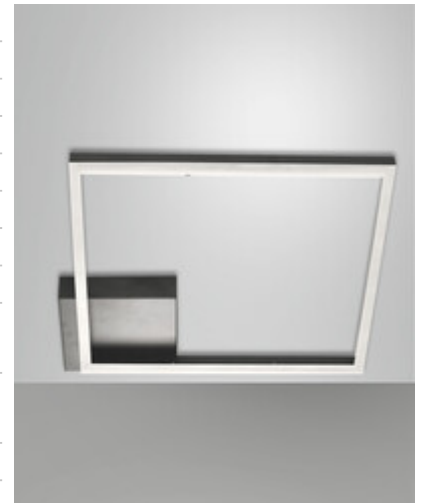

# Bard

<b>Code</b>	<b>3394-61-101-01</b>
<b>Type</b>	Ceiling lamp
<b>Designer</b>	S.T. Fabas Luce
<b>Eancode</b>	8019282549154
<b>Customs tariff</b>	94051190
<b>Color</b>	Black
<b>Material</b>	Metal and methacrylate frame
<b>IP</b>	IP20
<b>Insulation Class</b>	 CL1
<b>Smartluce</b>	 Integrated
<b>Item Dimensions</b>	450x450x65mm - 1.3kg
<b>Packaging Dimensions</b>	510x510x100mm - 1.9kg
<b>Light Source 1</b>	
<b>Light source</b>	LED Built-in
<b>Light Source Lumen</b>	3880 lm
<b>Color Temperature</b>	Warm white 3000K
<b>Energy Efficiency Class</b>	 E
<b>Electrical specifications 1</b>	
<b>Input Voltage</b>	230V AC 50Hz
<b>Total Absorbed Power</b>	39W
<b>Control System</b>	Phase cut dimmable