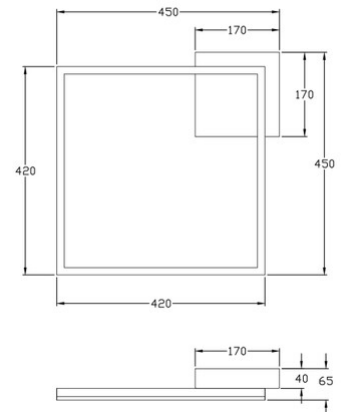

# Bard

<b>Code</b>	<b>3394-61-101</b>
<b>Type</b>	Ceiling lamp
<b>Designer</b>	S.T. Fabas Luce
<b>Eancode</b>	8019282095095
<b>Customs tariff</b>	94051190
<b>Color</b>	Black
<b>Material</b>	Metal and methacrylate frame
<b>IP</b>	IP20
<b>Insulation Class</b>	 CL1
<b>Smartluce</b>	 Compatible
<b>Item Dimensions</b>	450x450x65mm - 1.3kg
<b>Packaging Dimensions</b>	510x510x100mm - 1.8kg
<b>Light Source 1</b>	
<b>Light source</b>	LED Built-in
<b>Light Source Lumen</b>	3880 lm
<b>Color Temperature</b>	Warm white 3000K
<b>Energy Efficiency Class</b>	 E
<b>Electrical specifications 1</b>	
<b>Input Voltage</b>	230V AC 50Hz
<b>Total Absorbed Power</b>	39W
<b>Control System</b>	Phase cut dimmable