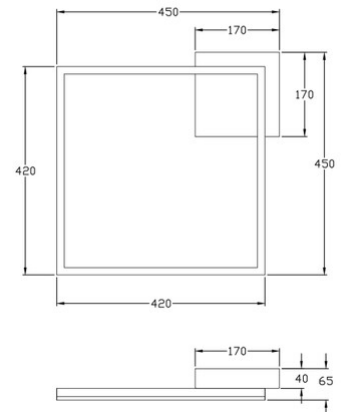

# Bard

<b>Code</b>	<b>3394-61-282</b>
<b>Type</b>	Ceiling lamp
<b>Designer</b>	S.T. Fabas Luce
<b>Eancode</b>	8019282507260
<b>Customs tariff</b>	94051190
<b>Color</b>	Anthracite
<b>Material</b>	Metal and methacrylate frame
<b>IP</b>	IP20
<b>Insulation Class</b>	
<b>Smartluce</b>	 Compatible
<b>Item Dimensions</b>	450x450x65mm - 1.3kg
<b>Packaging Dimensions</b>	510x510x100mm - 1.8kg
<b>Light Source 1</b>	
<b>Light source</b>	LED Built-in
<b>Light Source Lumen</b>	3880 lm
<b>Color Temperature</b>	Warm white 3000K
<b>Energy Efficiency Class</b>	
<b>Electrical specifications 1</b>	
<b>Input Voltage</b>	230V AC 50Hz
<b>Total Absorbed Power</b>	39W
<b>Control System</b>	Phase cut dimmable