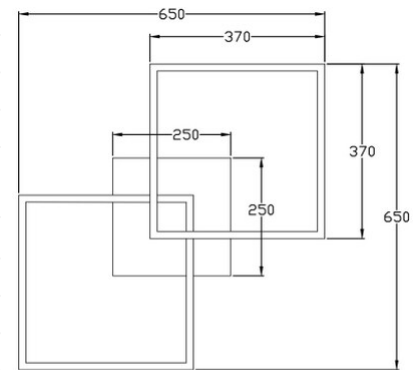

# Bard

<b>Code</b>	<b>3394-65-225-01</b>
<b>Type</b>	Ceiling lamp
<b>Designer</b>	S.T. Fabas Luce
<b>Eancode</b>	8019282514169
<b>Customs tariff</b>	94051190
<b>Color</b>	Gold matt
<b>Material</b>	Metal and methacrylate frame
<b>IP</b>	IP20
<b>Insulation Class</b>	 CL1
<b>Smartluce</b>	 Integrated
<b>Item Dimensions</b>	650x650x110mm - 2.2kg
<b>Packaging Dimensions</b>	720x720x140mm - 3.6kg
<b>Light Source 1</b>	
<b>Light source</b>	LED Built-in
<b>Light Source Lumen</b>	5180 lm
<b>Color Temperature</b>	Warm white 3000K
<b>Energy Efficiency Class</b>	
<b>Electrical specifications 1</b>	
<b>Input Voltage</b>	230V AC 50Hz
<b>Total Absorbed Power</b>	52W
<b>Control System</b>	Phase cut dimmable