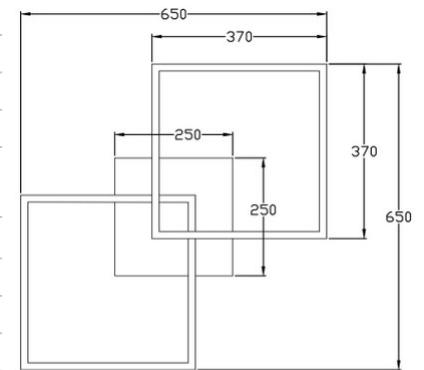

Bard

Code	3394-65-361
Type	Ceiling lamp
Designer	S.T. Fabas Luce
Eancode	8019282547020
Customs tariff	94051190
Color	Corten
Material	Metal and methacrylate frame
IP	IP20
Insulation Class	 CL1
Smartluce	 Compatible
Item Dimensions	650x650x110mm - 2.2kg
Packaging Dimensions	720x720x140mm - 3.6kg
Light Source 1	
Light source	LED Built-in
Light Source Lumen	5180 lm
Color Temperature	Warm white 3000K
Energy Efficiency Class	
Electrical specifications 1	
Input Voltage	230V AC 50Hz
Total Absorbed Power	52W
Control System	Phase cut dimmable