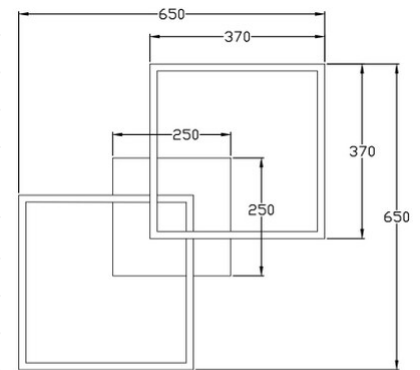

Bard

Code	3394-65-361
Type	Ceiling lamp
Designer	S.T. Fabas Luce
Eancode	8019282547020
Customs tariff	94051190
Color	Corten
Material	Metal and methacrylate frame
IP	IP20
Insulation Class	 CL1
Smartluce	 Compatible
Item Dimensions	650x650x110mm - 2.2kg
Packaging Dimensions	720x720x140mm - 3.6kg
Light Source 1	
Light source	LED Built-in
Light Source Lumen	5180 lm
Color Temperature	Warm white 3000K
Energy Efficiency Class	
Electrical specifications 1	
Input Voltage	230V AC 50Hz
Total Absorbed Power	52W
Control System	Phase cut dimmable