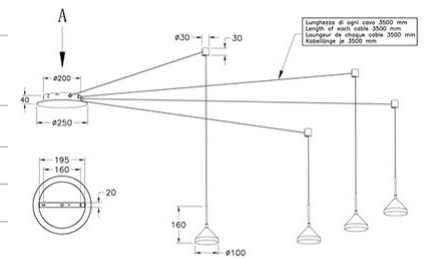

Isabella

Length of each cable 3500 mm

Code	3410-49-212
Type	Suspension lamp
Designer	Variaforma
Eancode	8019282099444
Customs tariff	94051190
Color	Satined aluminum
Material	Metal and methacrylate frame
IP	IP20
Insulation Class	 CL1
Smartluce	 Compatible
Item Dimensions	Max 7000xMax 3500mm - 3.38kg
Packaging Dimensions	300x300x160mm - 3.7kg
	Light Source 1
Light source	LED 32W Included
Light Source Lumen	3020 lm
Color Temperature	Warm white 3000K
Energy Efficiency Class	
	Electrical specifications 1
Input Voltage	230V AC 50Hz
Control System	Phase cut dimmable