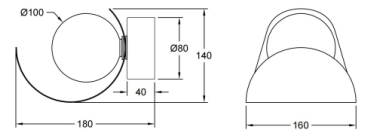

# Adria

Adjustable reflector

<b>Code</b>	<b>3414-21-137</b>
<b>Type</b>	Wall lamp
<b>Designer</b>	S.T. Fabas Luce
<b>Eancode</b>	8019282098362
<b>Customs tariff</b>	94051190
<b>Color</b>	Silver
<b>Material</b>	Metal frame and blown glass
<b>IP</b>	IP20
<b>Insulation Class</b>	
<b>Item Dimensions</b>	160x180x140mm Ø80mm - 0.69kg
<b>Packaging Dimensions</b>	230x205x250mm - 0.93kg
	<b>Light Source 1</b>
<b>Light source</b>	LED Built-in
<b>Item Lumen</b>	540 lm
<b>Color Temperature</b>	Warm white 3000K
<b>Energy Efficiency Class</b>	
	<b>Electrical specifications 1</b>
<b>Input Voltage</b>	230 Vac 50Hz
<b>Total Absorbed Power</b>	6W