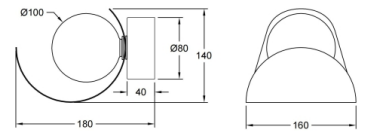

Adria

Adjustable reflector

Code	3414-21-225
Type	Wall lamp
Designer	S.T. Fabas Luce
Eancode	8019282098379
Customs tariff	94051190
Color	Gold matt
Material	Metal frame and blown glass
IP	IP20
Insulation Class	
Item Dimensions	160x180x140mm - 0.69kg
Packaging Dimensions	2230x205x250mm - 0.93kg
	Light Source 1
Light source	LED Built-in
Item Lumen	540 lm
Color Temperature	Warm white 3000K
Energy Efficiency Class	
	Electrical specifications 1
Input Voltage	230 Vac 50Hz
Total Absorbed Power	6W