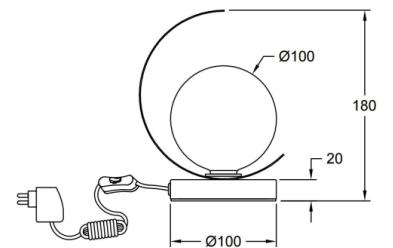

Adria

Code	3414-30-102
Type	Table lamp
Designer	S.T. Fabas Luce
Eancode	8019282095576
Customs tariff	94052190
Color	White
Material	Metal frame and blown glass
IP	IP20
Insulation Class	
Item Dimensions	140x160x180mm Ø100mm - 0.9kg
Packaging Dimensions	230x230x220mm - 1.1kg
Light Source 1	
Light source	LED Built-in
Power Pack Type	Touch dimmer
Item Lumen	540 lm
Color Temperature	Warm white 3000K
Energy Efficiency Class	
Electrical specifications 1	
Input Voltage	230 Vac 50Hz
Total Absorbed Power	6W