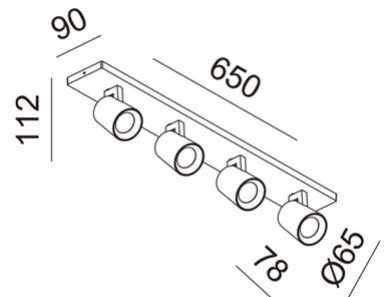

Modo

Available with one, two, three or four lights. Slightly conical shaped aluminum body. Modo is a family of wall or ceiling fixtures with lampholder for GU10 LED bulb not supplied, which allows you to choose the most suitable optic. Furthermore, being adjustable, it allows you to direct the light beam in a specific direction. Suitable for residential and commercial environments.

Code	3451-80-101
Type	Spotlight
Designer	S.T. Fabas Luce
Eancode	8019282556930
Customs tariff	94051190
Color	Black
Material	Die-cast aluminum structure
IP	IP20
Insulation Class	 CL1
Item Dimensions	950x90x112mm - 1.2kg
Packaging Dimensions	655x95x135mm - 1.6kg
	Light Source 1
Light source	GU10 4x 7,5W Not included
	Electrical specifications 1
Input Voltage	230V AC 50Hz