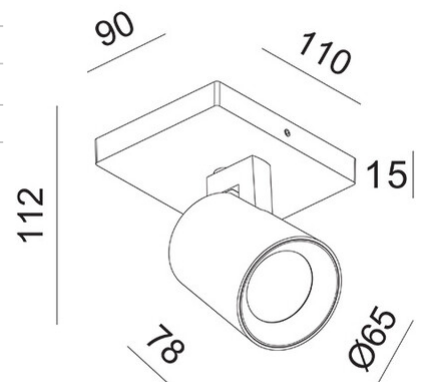

Modo

Available with one, two, three or four lights. Slightly conical shaped aluminum body. Modo is a family of wall or ceiling fixtures with lampholder for GU10 LED bulb not supplied, which allows you to choose the most suitable optic. Furthermore, being adjustable, it allows you to direct the light beam in a specific direction. Suitable for residential and commercial environments.

Code	3451-81-101
Type	Spotlight
Designer	S.T. Fabas Luce
Eancode	8019282539377
Customs tariff	94051190
Color	Black
Material	Die-cast aluminum structure
IP	IP20
IK	08
Insulation Class	 CL1
Operating ambient temperature	+5°C + 35°C
Years of warranty	3
Item Dimensions	90x110x112mm - 0.25kg
Packaging Dimensions	100x120x130mm - 0.33kg
	Light Source 1
Light source	GU10 1x 35W Not included
	Electrical specifications 1
Input Voltage	Max 250V AC