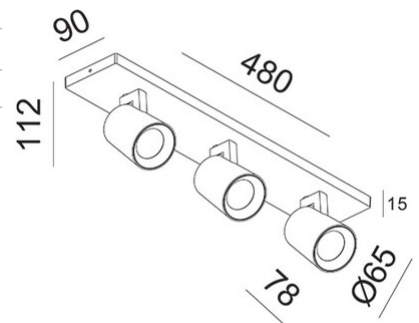

## Modo

Available with one, two, three or four lights. Slightly conical shaped aluminum body. Modo is a family of wall or ceiling fixtures with lampholder for GU10 LED bulb not supplied, which allows you to choose the most suitable optic. Furthermore, being adjustable, it allows you to direct the light beam in a specific direction. Suitable for residential and commercial environments.

<b>Code</b>	<b>3451-83-101</b>
<b>Type</b>	Spotlight
<b>Designer</b>	S.T. Fabas Luce
<b>Eancode</b>	8019282539391
<b>Customs tariff</b>	94051190
<b>Color</b>	Black
<b>Material</b>	Die-cast aluminum structure
<b>IP</b>	IP20
<b>IK</b>	08
<b>Insulation Class</b>	 CL1
<b>Operating ambient temperature</b>	+5°C + 35°C
<b>Years of warranty</b>	3
<b>Item Dimensions</b>	480x90x112mm - 0.9kg
<b>Packaging Dimensions</b>	490x100x130mm - 1.13kg
	<b>Light Source 1</b>
<b>Light source</b>	GU10 3x 35W Not included
	<b>Electrical specifications 1</b>
<b>Input Voltage</b>	Max 250V AC