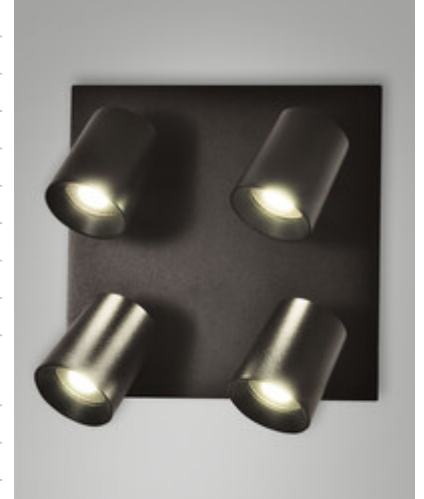

## Modo

Available with one, two, three or four lights. Slightly conical shaped aluminum body. Modo is a family of wall or ceiling fixtures with lampholder for GU10 LED bulb not supplied, which allows you to choose the most suitable optic. Furthermore, being adjustable, it allows you to direct the light beam in a specific direction. Suitable for residential and commercial environments.

<b>Code</b>	<b>3451-84-101</b>
<b>Type</b>	Spotlight
<b>Designer</b>	S.T. Fabas Luce
<b>Eancode</b>	8019282539407
<b>Customs tariff</b>	94051190
<b>Color</b>	Black
<b>Material</b>	Die-cast aluminum structure
<b>IP</b>	IP20
<b>IK</b>	08
<b>Insulation Class</b>	 CL1
<b>Operating ambient temperature</b>	+5°C + 35°C
<b>Years of warranty</b>	3
<b>Item Dimensions</b>	240x240x78mm - 1.1kg
<b>Packaging Dimensions</b>	250x250x130mm - 1.34kg
	<b>Light Source 1</b>
<b>Light source</b>	GU10 4x 35W Not included
	<b>Electrical specifications 1</b>
<b>Input Voltage</b>	Max 250V AC