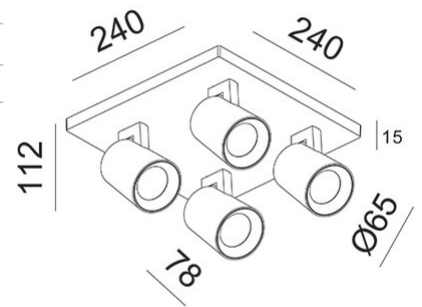

## Modo

Available with one, two, three or four lights. Slightly conical shaped aluminum body. Modo is a family of wall or ceiling fixtures with lampholder for GU10 LED bulb not supplied, which allows you to choose the most suitable optic. Furthermore, being adjustable, it allows you to direct the light beam in a specific direction. Suitable for residential and commercial environments.

<b>Code</b>	<b>3451-84-101</b>
<b>Type</b>	Spotlight
<b>Designer</b>	S.T. Fabas Luce
<b>Eancode</b>	8019282539407
<b>Customs tariff</b>	94051190
<b>Color</b>	Black
<b>Material</b>	Die-cast aluminum structure
<b>IP</b>	IP20
<b>IK</b>	08
<b>Insulation Class</b>	 CL1
<b>Operating ambient temperature</b>	+5°C + 35°C
<b>Years of warranty</b>	3
<b>Item Dimensions</b>	240x240x78mm - 1.1kg
<b>Packaging Dimensions</b>	250x250x130mm - 1.34kg
	<b>Light Source 1</b>
<b>Light source</b>	GU10 4x 35W Not included
	<b>Electrical specifications 1</b>
<b>Input Voltage</b>	Max 250V AC