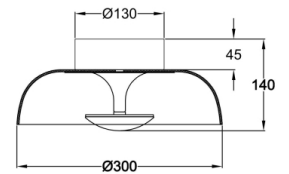

Vintage

Code	3463-61-125
Type	Ceiling lamp
Designer	Variaforma
Eancode	8019282111474
Customs tariff	94051150
Color	Amber
Material	Metal frame and blown glass
IP	IP20
Insulation Class	
Smartluce	 Compatible
Item Dimensions	140mm Ø300mm - 2kg
Packaging Dimensions	370x370x200mm - 2.4kg
	Light Source 1
Light source	LED Built-in
Item Lumen	1510 lm
Color Temperature	Warm white 3000K
Energy Efficiency Class	
	Electrical specifications 1
Input Voltage	230 Vac 50Hz
Total Absorbed Power	15W
Control System	Phase cut dimmable