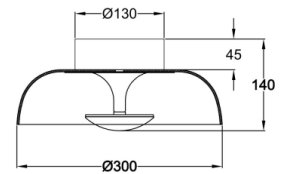

# Vintage

<b>Code</b>	<b>3463-61-126</b>
<b>Type</b>	Ceiling lamp
<b>Designer</b>	Variaforma
<b>Eancode</b>	8019282111481
<b>Customs tariff</b>	94051150
<b>Color</b>	Transparent grey
<b>Material</b>	Metal frame and blown glass
<b>IP</b>	IP20
<b>Insulation Class</b>	
<b>Smartluce</b>	 Compatible
<b>Item Dimensions</b>	140mm Ø300mm - 2kg
<b>Packaging Dimensions</b>	370x370x200mm - 2.4kg
<b>Light Source 1</b>	
<b>Light source</b>	LED Built-in
<b>Item Lumen</b>	1510 lm
<b>Color Temperature</b>	Warm white 3000K
<b>Energy Efficiency Class</b>	
<b>Electrical specifications 1</b>	
<b>Input Voltage</b>	230 Vac 50Hz
<b>Total Absorbed Power</b>	15W
<b>Control System</b>	Phase cut dimmable