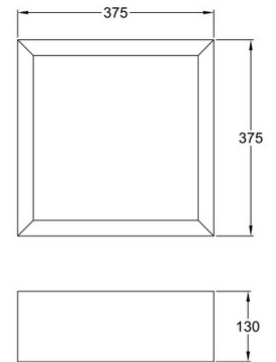

Window

Wall lamp equipped with cable with switch and plug

Code	3471-22-215
Type	Wall lamp
Designer	MBDO
Eancode	8019282111696
Customs tariff	94051190
Color	Oak
Material	Metal and wood frame and methacrylate diffuser
IP	IP20
Insulation Class	 CL2
Item Dimensions	375x130x375mm - 4.2kg
Packaging Dimensions	430x430x200mm - 4.8kg
	Light Source 1
Light source	LED Built-in
Light Source Lumen	2880 lm
Color Temperature	Warm white 3000K
Energy Efficiency Class	
	Electrical specifications 1
Input Voltage	230V AC 50Hz
Total Absorbed Power	29W