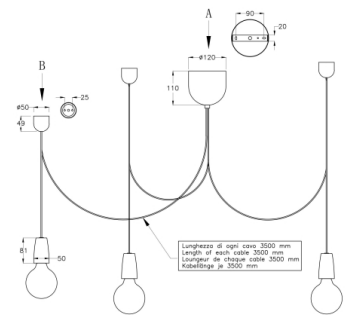

Blog

Code	3473-47-102
Type	Suspension lamp
Designer	MBDO
Eancode	8019282111313
Customs tariff	94051990
Color	White
Material	Metal frame
IP	IP20
Insulation Class	
Smartluce	 Compatible
Item Dimensions	Max 4000mm ØMax 4000mm - 1.5kg
Packaging Dimensions	320x320x170mm - 1.9kg
	Light Source 1
Light source	E27 3x 60W Not included
	Electrical specifications 1
Input Voltage	230 Vac 50Hz

CE