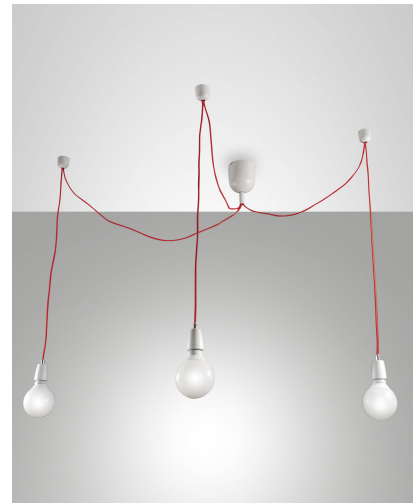

Blog

Code	3473-47-102
Type	Suspension lamp
Designer	MBDO
Eancode	8019282111313
Customs tariff	94051990
Color	White
Material	Metal frame
IP	IP20
Insulation Class	
Smartluce	 Compatible
Item Dimensions	Max 4000mm ØMax 4000mm - 1.5kg
Packaging Dimensions	320x320x170mm - 1.9kg
	Light Source 1
Light source	E27 3x 60W Not included
	Electrical specifications 1
Input Voltage	230 Vac 50Hz