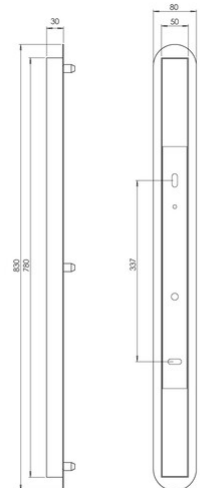

Kit Luci E27-E14 frame

Rectangular 3 lights

Code	3481-53-189
Type	3-holes frame
Designer	S.T. Fabas Luce
Eancode	8019282567981
Customs tariff	94059900
Color	Gold
Material	Metal frame
Item Dimensions	830x80x30mm - 1.33kg
Packaging Dimensions	885x130x70mm - 1.7kg
	Electrical specifications 1
Input Voltage	230V AC 50Hz