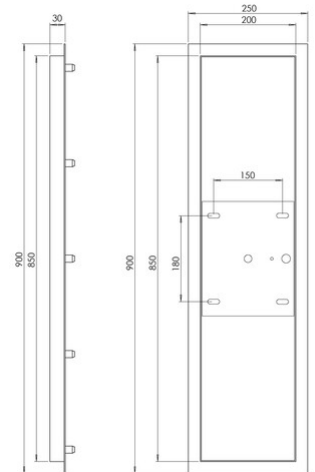

Kit Luci E27-E14 frame

Rectangular 5 lights

Code	3481-54-189
Type	5-holes frame
Designer	S.T. Fabas Luce
Eancode	8019282567998
Customs tariff	94059900
Color	Gold
Material	Metal frame
Item Dimensions	900x250x30mm - 4kg
Packaging Dimensions	970x335x100mm - 4.7kg
	Electrical specifications 1
Input Voltage	230V AC 50Hz