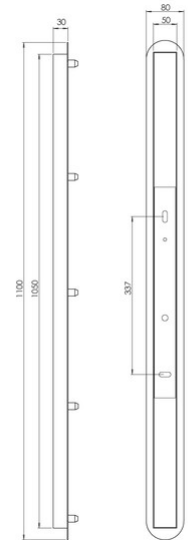

Kit Luci E27-E14 frame

Rectangular 5 lights

Code	3481-55-189
Type	5-holes frame
Designer	S.T. Fabas Luce
Eancode	8019282568018
Customs tariff	94059900
Color	Gold
Material	Metal frame
Item Dimensions	1100x80x30mm - 1.8kg
Packaging Dimensions	1155x130x75mm - 2.25kg
	Electrical specifications 1
Input Voltage	230V AC 50Hz