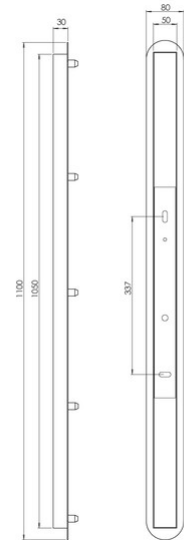

Kit Luci E27-E14 frame

Rectangular 5 lights

| | |
|-----------------------------|------------------------------------|
| Code | 3481-55-189 |
| Type | 5-holes frame |
| Designer | S.T. Fabas Luce |
| Eancode | 8019282568018 |
| Customs tariff | 94059900 |
| Color | Gold |
| Material | Metal frame |
| Item Dimensions | 1100x80x30mm - 1.8kg |
| Packaging Dimensions | 1155x130x75mm - 2.25kg |
| | Electrical specifications 1 |
| Input Voltage | 230V AC 50Hz |