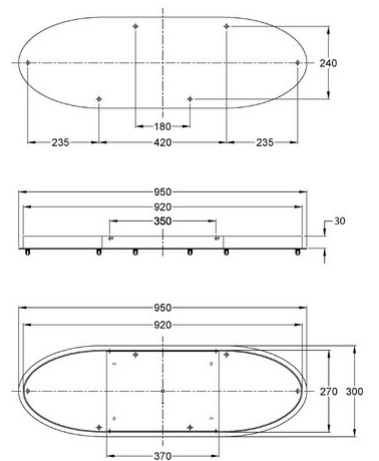

Kit Luci E27-E14 frame

Elliptical 3 lights

Code	3481-56-189
Type	6-holes frame
Designer	S.T. Fabas Luce
Eancode	8019282568025
Customs tariff	94059900
Color	Gold
Material	Metal frame
Item Dimensions	950x300x30mm - 5kg
Packaging Dimensions	1020x380x110mm - 5.9kg
	Electrical specifications 1
Input Voltage	230V AC 50Hz