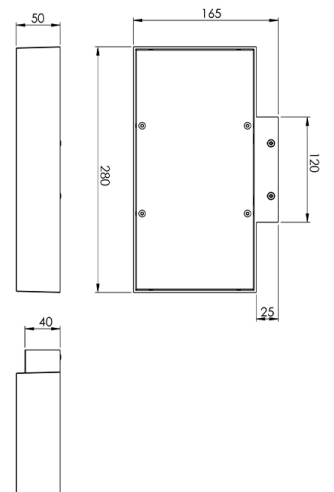

Emma

Code	3506-21-955
Type	Wall lamp
Designer	S.T. Fabas Luce
Eancode	8019282506416
Customs tariff	94051190
Color	White
Material	Die-cast aluminum structure
IP	IP20
Insulation Class	
Item Dimensions	280x165x50mm - 1.4kg
Packaging Dimensions	180x395x240mm - 1.85kg
Light Source 1	
Light source	LED Built-in
Item Lumen	2250 lm
Color Temperature	Warm white 3000K
Energy Efficiency Class	
Electrical specifications 1	
Input Voltage	230 Vac 50Hz
Total Absorbed Power	27W
Control System	Phase cut dimmable