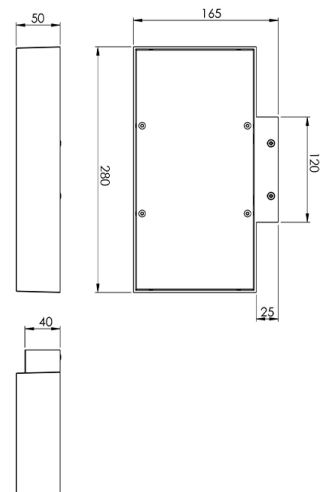

Emma

Code	3506-22-955
Type	Wall lamp
Designer	S.T. Fabas Luce
Eancode	8019282506409
Customs tariff	94051190
Color	White
Material	Die-cast aluminum structure
IP	IP20
Insulation Class	
Item Dimensions	280x165x50mm - 1.4kg
Packaging Dimensions	180x395x240mm - 1.85kg
Light Source 1	
Light source	LED Built-in
Item Lumen	3750 lm
Color Temperature	Warm white 3000K
Energy Efficiency Class	
Electrical specifications 1	
Input Voltage	230 Vac 50Hz
Total Absorbed Power	41W
Control System	Phase cut dimmable