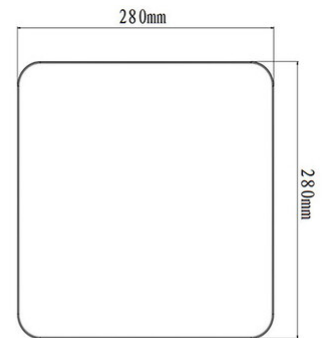

Folk

LED ceiling lamp with a compact shape. Structure completely in polycarbonate . Thanks to its square shape and opal diffuser, this lamp offers uniform and glare-free illumination. Ideal for balconies and terraces. Available in two sizes.

Code	3526-61-102
Type	Ceiling lamp
Designer	S.T. Fabas Luce
Eancode	8019282508496
Customs tariff	94051140
Color	White
Material	Polycarbonate frame
IP	IP65
IK	06
Insulation Class	 CL2
Operating ambient temperature	-20°C +45°C
Years of warranty	2
Item Dimensions	280x280x65mm - 0.9kg
Packaging Dimensions	300x295x75mm - 1.2kg
Light Source 1	
Light source	LED Included
LED Characteristics	SMD
Light Source Lumen	2500 lm
Item Lumen	1800 lm
Color Temperature	Warm white 3000K
Minimum CRI	>80
Energy Efficiency Class	
Electrical specifications 1	
Input Voltage	220/240V AC 50/60Hz
Total Absorbed Power	27W
Driver	Included