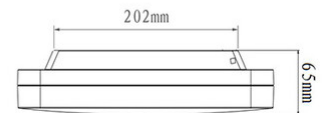

Folk

LED ceiling lamp with a compact shape. Structure completely in polycarbonate . Thanks to its square shape and opal diffuser, this lamp offers uniform and glare-free illumination. Ideal for balconies and terraces. Available in two sizes.

Code	3526-61-102
Type	Ceiling lamp
Designer	S.T. Fabas Luce
Eancode	8019282508496
Customs tariff	94051140
Color	White
Material	Polycarbonate frame
IP	IP65
IK	06
Insulation Class	 CL2
Operating ambient temperature	-20°C +45°C
Years of warranty	2
Item Dimensions	280x280x65mm - 0.9kg
Packaging Dimensions	300x295x75mm - 1.2kg
Light Source 1	
Light source	LED Included
LED Characteristics	SMD
Light Source Lumen	2500 lm
Item Lumen	1800 lm
Color Temperature	Warm white 3000K
Minimum CRI	>80
Energy Efficiency Class	
Electrical specifications 1	
Input Voltage	220/240V AC 50/60Hz
Total Absorbed Power	27W
Driver	Included