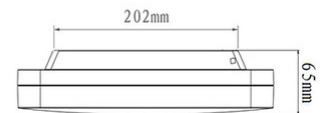

## Folk

LED ceiling lamp with a compact shape. Structure completely in polycarbonate . Thanks to its square shape and opal diffuser, this lamp offers uniform and glare-free illumination. Ideal for balconies and terraces. Available in two sizes.

<b>Code</b>	<b>3526-61-102</b>
<b>Type</b>	Ceiling lamp
<b>Designer</b>	S.T. Fabas Luce
<b>Eancode</b>	8019282508496
<b>Customs tariff</b>	94051140
<b>Color</b>	White
<b>Material</b>	Polycarbonate frame
<b>IP</b>	IP65
<b>IK</b>	06
<b>Insulation Class</b>	 CL2
<b>Operating ambient temperature</b>	-20°C +45°C
<b>Years of warranty</b>	2
<b>Item Dimensions</b>	280x280x65mm - 0.9kg
<b>Packaging Dimensions</b>	300x295x75mm - 1.2kg
	<b>Light Source 1</b>
<b>Light source</b>	LED Included
<b>LED Characteristics</b>	SMD
<b>Light Source Lumen</b>	2500 lm
<b>Item Lumen</b>	1800 lm
<b>Color Temperature</b>	Warm white 3000K
<b>Minimum CRI</b>	>80
<b>Energy Efficiency Class</b>	
	<b>Electrical specifications 1</b>
<b>Input Voltage</b>	220/240V AC 50/60Hz
<b>Total Absorbed Power</b>	27W
<b>Driver</b>	Included