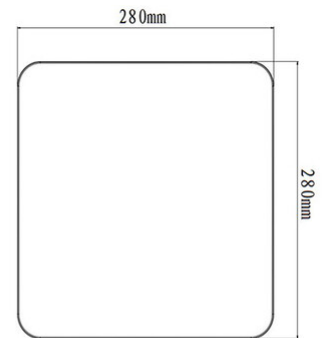

## Folk

LED ceiling lamp with a compact shape. Structure completely in polycarbonate . Thanks to its square shape and opal diffuser, this lamp offers uniform and glare-free illumination. Ideal for balconies and terraces. Available in two sizes.

<b>Code</b>	<b>3526-61-102</b>
<b>Type</b>	Ceiling lamp
<b>Designer</b>	S.T. Fabas Luce
<b>Eancode</b>	8019282508496
<b>Customs tariff</b>	94051140
<b>Color</b>	White
<b>Material</b>	Polycarbonate frame
<b>IP</b>	IP65
<b>IK</b>	06
<b>Insulation Class</b>	 CL2
<b>Operating ambient temperature</b>	-20°C +45°C
<b>Years of warranty</b>	2
<b>Item Dimensions</b>	280x280x65mm - 0.9kg
<b>Packaging Dimensions</b>	300x295x75mm - 1.2kg
	<b>Light Source 1</b>
<b>Light source</b>	LED Included
<b>LED Characteristics</b>	SMD
<b>Light Source Lumen</b>	2500 lm
<b>Item Lumen</b>	1800 lm
<b>Color Temperature</b>	Warm white 3000K
<b>Minimum CRI</b>	>80
<b>Energy Efficiency Class</b>	
	<b>Electrical specifications 1</b>
<b>Input Voltage</b>	220/240V AC 50/60Hz
<b>Total Absorbed Power</b>	27W
<b>Driver</b>	Included