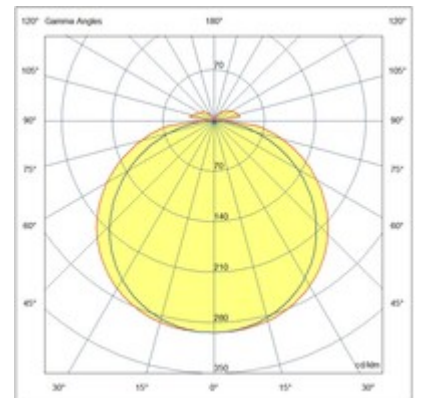

Folk

LED ceiling lamp with a compact shape. Structure completely in polycarbonate . Thanks to its square shape and opal diffuser, this lamp offers uniform and glare-free illumination. Ideal for balconies and terraces. Available in two sizes.

Code	3526-61-102
Type	Ceiling lamp
Designer	S.T. Fabas Luce
Eancode	8019282508496
Customs tariff	94051140
Color	White
Material	Polycarbonate frame
IP	IP65
IK	06
Insulation Class	 CL2
Operating ambient temperature	-20°C +45°C
Years of warranty	2
Item Dimensions	280x280x65mm - 0.9kg
Packaging Dimensions	300x295x75mm - 1.2kg
Light Source 1	
Light source	LED Included
LED Characteristics	SMD
Light Source Lumen	2500 lm
Item Lumen	1800 lm
Color Temperature	Warm white 3000K
Minimum CRI	>80
Energy Efficiency Class	
Electrical specifications 1	
Input Voltage	220/240V AC 50/60Hz
Total Absorbed Power	27W
Driver	Included