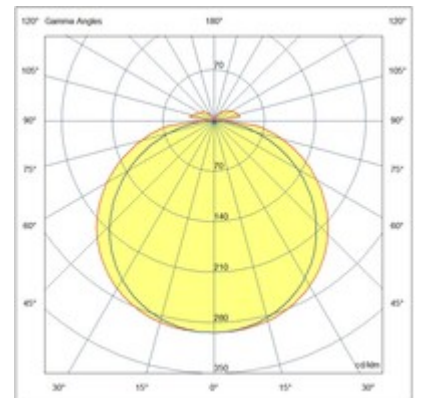

## Folk

LED ceiling lamp with a compact shape. Structure completely in polycarbonate . Thanks to its square shape and opal diffuser, this lamp offers uniform and glare-free illumination. Ideal for balconies and terraces. Available in two sizes.

<b>Code</b>	<b>3526-61-102</b>
<b>Type</b>	Ceiling lamp
<b>Designer</b>	S.T. Fabas Luce
<b>Eancode</b>	8019282508496
<b>Customs tariff</b>	94051140
<b>Color</b>	White
<b>Material</b>	Polycarbonate frame
<b>IP</b>	IP65
<b>IK</b>	06
<b>Insulation Class</b>	 CL2
<b>Operating ambient temperature</b>	-20°C +45°C
<b>Years of warranty</b>	2
<b>Item Dimensions</b>	280x280x65mm - 0.9kg
<b>Packaging Dimensions</b>	300x295x75mm - 1.2kg
	<b>Light Source 1</b>
<b>Light source</b>	LED Included
<b>LED Characteristics</b>	SMD
<b>Light Source Lumen</b>	2500 lm
<b>Item Lumen</b>	1800 lm
<b>Color Temperature</b>	Warm white 3000K
<b>Minimum CRI</b>	>80
<b>Energy Efficiency Class</b>	
	<b>Electrical specifications 1</b>
<b>Input Voltage</b>	220/240V AC 50/60Hz
<b>Total Absorbed Power</b>	27W
<b>Driver</b>	Included