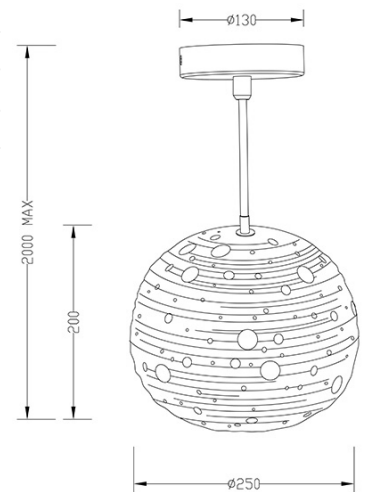

Corvara

Code	3531-40-102
Type	Suspension lamp
Designer	S.T. Fabas Luce
Eancode	8019282510932
Customs tariff	94051940
Color	White
Material	Metal and ceramic frame
IP	IP20
Insulation Class	
Smartluce	 Compatible
Item Dimensions	Max 2000mm Ø250mm - 1.5kg
Packaging Dimensions	340x300x270mm - 1.9kg
	Light Source 1
Light source	E27 1x 40W Not included
	Electrical specifications 1
Input Voltage	230 Vac 50Hz