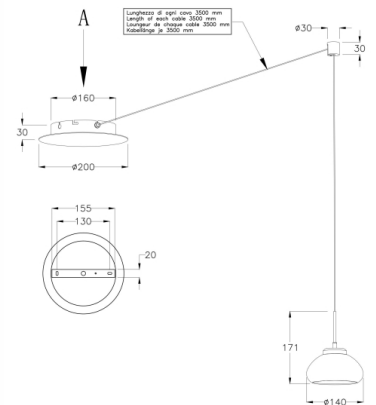

# Arabella

Length of each cable 3500 mm

<b>Code</b>	<b>3547-41-102-01</b>
<b>Type</b>	Suspension lamp
<b>Designer</b>	S.T. Fabas Luce
<b>Eancode</b>	8019282513797
<b>Customs tariff</b>	94051150
<b>Color</b>	White
<b>Material</b>	Metal frame and borosilicate glass
<b>IP</b>	IP20
<b>Insulation Class</b>	
<b>Smartluce</b>	 Integrated
<b>Item Dimensions</b>	3500 Maxmm Ø200mm - 1.1kg
<b>Packaging Dimensions</b>	335x265x245mm - 1.45kg
<b>Light Source 1</b>	
<b>Light source</b>	LED Built-in
<b>Item Lumen</b>	750 lm
<b>Color Temperature</b>	Warm white 3000K
<b>Energy Efficiency Class</b>	
<b>Electrical specifications 1</b>	
<b>Input Voltage</b>	230 Vac 50Hz
<b>Total Absorbed Power</b>	8W
<b>Control System</b>	Phase cut dimmable