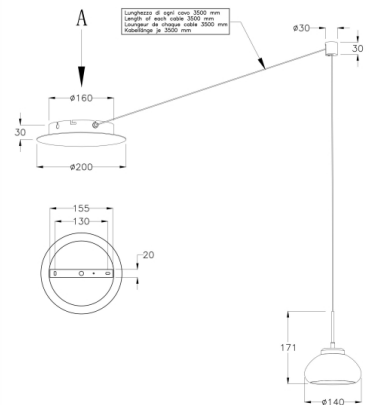

# Arabella

Length of each cable 3500 mm

<b>Code</b>	<b>3547-41-125-01</b>
<b>Type</b>	Suspension lamp
<b>Designer</b>	S.T. Fabas Luce
<b>Eancode</b>	8019282513803
<b>Customs tariff</b>	94051150
<b>Color</b>	Amber
<b>Material</b>	Metal frame and borosilicate glass
<b>IP</b>	IP20
<b>Insulation Class</b>	
<b>Smartluce</b>	 Integrated
<b>Item Dimensions</b>	3500 Maxmm Ø200mm - 1.1kg
<b>Packaging Dimensions</b>	335x265x245mm - 1.45kg
<b>Light Source 1</b>	
<b>Light source</b>	LED Built-in
<b>Item Lumen</b>	750 lm
<b>Color Temperature</b>	Warm white 3000K
<b>Energy Efficiency Class</b>	
<b>Electrical specifications 1</b>	
<b>Input Voltage</b>	230 Vac 50Hz
<b>Total Absorbed Power</b>	8W
<b>Control System</b>	Phase cut dimmable