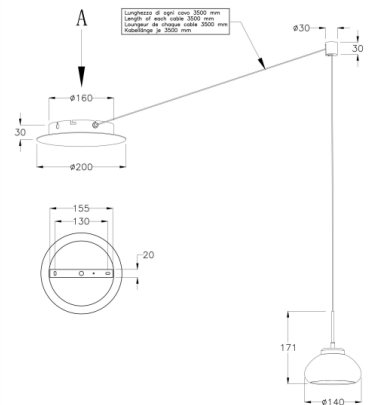

Arabella

Length of each cable 3500 mm

Code	3547-41-125
Type	Suspension lamp
Designer	S.T. Fabas Luce
Eancode	8019282510475
Customs tariff	94051150
Color	Amber
Material	Metal frame and borosilicate glass
IP	IP20
Insulation Class	
Smartluce	 Compatible
Item Dimensions	3500 Maxmm Ø200mm - 1.1kg
Packaging Dimensions	335x265x245mm - 1.45kg
Light Source 1	
Light source	LED Built-in
Item Lumen	750 lm
Color Temperature	Warm white 3000K
Energy Efficiency Class	
Electrical specifications 1	
Input Voltage	230 Vac 50Hz
Total Absorbed Power	8W
Control System	Phase cut dimmable