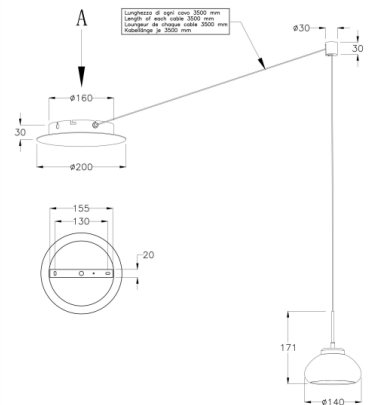

# Arabella

Length of each cable 3500 mm

<b>Code</b>	<b>3547-41-126-01</b>
<b>Type</b>	Suspension lamp
<b>Designer</b>	S.T. Fabas Luce
<b>Eancode</b>	8019282513810
<b>Customs tariff</b>	94051150
<b>Color</b>	Transparent grey
<b>Material</b>	Metal frame and borosilicate glass
<b>IP</b>	IP20
<b>Insulation Class</b>	
<b>Smartluce</b>	 Integrated
<b>Item Dimensions</b>	3500 Maxmm Ø200mm - 1.1kg
<b>Packaging Dimensions</b>	335x265x245mm - 1.45kg
<b>Light Source 1</b>	
<b>Light source</b>	LED Built-in
<b>Item Lumen</b>	750 lm
<b>Color Temperature</b>	Warm white 3000K
<b>Energy Efficiency Class</b>	
<b>Electrical specifications 1</b>	
<b>Input Voltage</b>	230 Vac 50Hz
<b>Total Absorbed Power</b>	8W
<b>Control System</b>	Phase cut dimmable