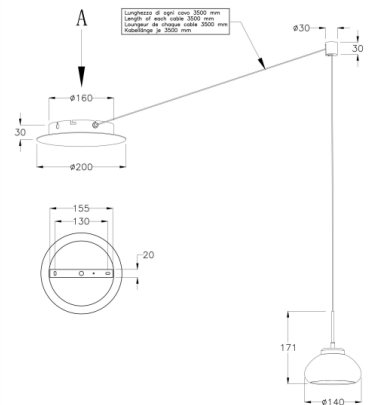

Arabella

Length of each cable 3500 mm

Code	3547-41-126
Type	Suspension lamp
Designer	S.T. Fabas Luce
Eancode	8019282511441
Customs tariff	94051150
Color	Transparent grey
Material	Metal frame and borosilicate glass
IP	IP20
Insulation Class	
Smartluce	 Compatible
Item Dimensions	3500 Maxmm Ø200mm - 1.1kg
Packaging Dimensions	335x265x245mm - 1.45kg
Light Source 1	
Light source	LED Built-in
Item Lumen	750 lm
Color Temperature	Warm white 3000K
Energy Efficiency Class	
Electrical specifications 1	
Input Voltage	230 Vac 50Hz
Total Absorbed Power	8W
Control System	Phase cut dimmable