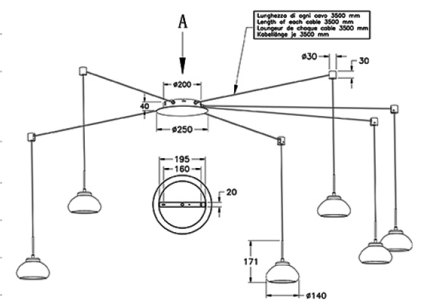

# Arabella

Length of each cable 3500 mm

<b>Code</b>	<b>3547-46-102-01</b>
<b>Type</b>	Suspension lamp
<b>Designer</b>	S.T. Fabas Luce
<b>Eancode</b>	8019282513827
<b>Customs tariff</b>	94051150
<b>Color</b>	White
<b>Material</b>	Metal frame and borosilicate glass
<b>IP</b>	IP20
<b>Insulation Class</b>	
<b>Smartluce</b>	 Integrated
<b>Item Dimensions</b>	7000x3500 Maxmm - 3.5kg
<b>Packaging Dimensions</b>	580x390x245mm - 4.4kg
<b>Light Source 1</b>	
<b>Light source</b>	LED Built-in
<b>Item Lumen</b>	4530 lm
<b>Color Temperature</b>	Warm white 3000K
<b>Energy Efficiency Class</b>	
<b>Electrical specifications 1</b>	
<b>Input Voltage</b>	230 Vac 50Hz
<b>Total Absorbed Power</b>	48W
<b>Control System</b>	Phase cut dimmable