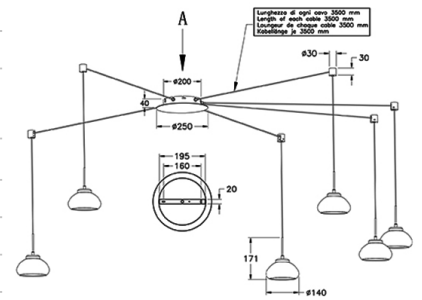

Arabella

Length of each cable 3500 mm

Code	3547-46-102
Type	Suspension lamp
Designer	S.T. Fabas Luce
Eancode	8019282510505
Customs tariff	94051150
Color	White
Material	Metal frame and borosilicate glass
IP	IP20
Insulation Class	
Smartluce	 Compatible
Item Dimensions	7000x3500 Maxmm - 3.5kg
Packaging Dimensions	580x390x245mm - 4.4kg
Light Source 1	
Light source	LED 48W Built-in
Item Lumen	4530 lm
Color Temperature	Warm white 3000K
Energy Efficiency Class	
Electrical specifications 1	
Input Voltage	230 Vac 50Hz
Total Absorbed Power	8W
Control System	Phase cut dimmable