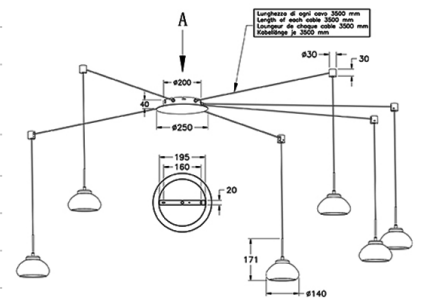

Arabella

Length of each cable 3500 mm

Code	3547-46-125-01
Type	Suspension lamp
Designer	S.T. Fabas Luce
Eancode	8019282513834
Customs tariff	94051150
Color	Amber
Material	Metal frame and borosilicate glass
IP	IP20
Insulation Class	
Smartluce	 Integrated
Item Dimensions	7000x3500 Maxmm - 3.5kg
Packaging Dimensions	580x390x245mm - 4.4kg
Light Source 1	
Light source	LED Built-in
Item Lumen	4530 lm
Color Temperature	Warm white 3000K
Energy Efficiency Class	
Electrical specifications 1	
Input Voltage	230 Vac 50Hz
Total Absorbed Power	48W
Control System	Phase cut dimmable